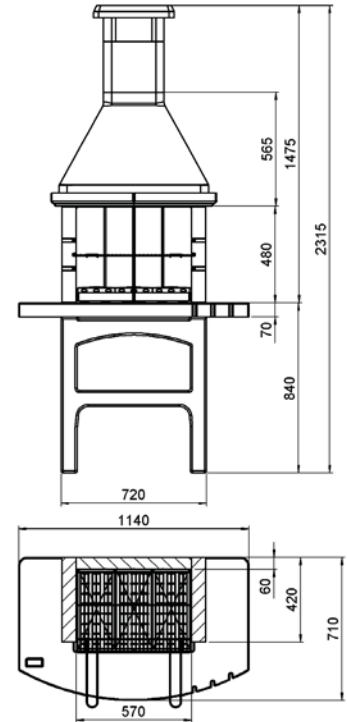

TOUAREG CRYSTAL

Sunday
The new way of grilling

5710103

5710103E

cm 60x40
Chromium plated grill

kg 466

6/8

82x60 H.152

51

52

Barbecue made of cement, marble granulate, high quality raw materials with high mechanical and thermal resistance. Worktop and fire place in "ROSA ASIAGO" with CRYSTAL polished finishing. EASY FIRE steel plate for easy coals lighting and extra fire bricks for thermal protection. Complete with chromium plated grill adjustable on three levels. Easy assembly with SUNDAY® BETONFAST special glue, available separately as accessory. available in the accessories collection. Can be used with charcoal and wood.

Wood and charcoal burning

EASY FIRE system

Quick and easy assembly

CRYSTAL polished finishing

COMPONENTS

NR.	DESCRIPTION	CODE
1/2	BASE	27553
3	WORK TOP	27090545RO
23/24	SIDE	27090460RO
5/6	BACKSIDE	27549R
8+9	HOOD SUPPORT	27395
10	HOOD	27555
11	FLUE	27158
12/13	CHIMINEY CAP SUPPORT	27089
14	CHIMINEY CAP	27484
16/17/18	EASY FIRE	140204A
15	CHROMIUM PLATED GRILL	1400938100
21/22	FIRE BRICKS	27120060RO