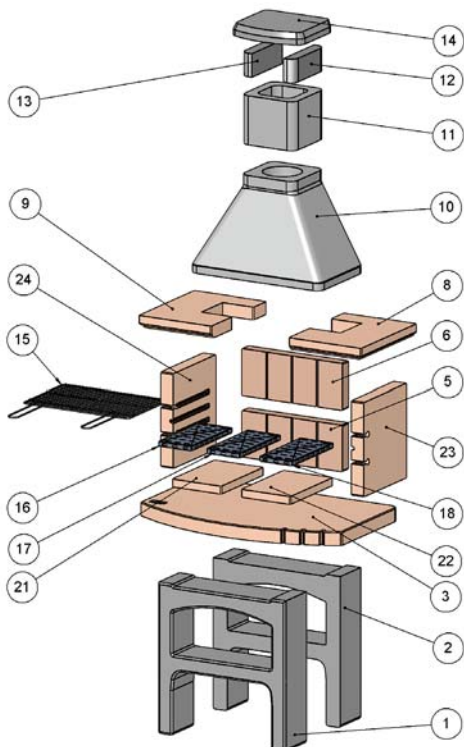

51

52

Barbecue made of cement, marble granulate, high quality raw materials with high mechanical and thermal resistance. Worktop and fire place in "ROSA ASIAGO" with CRYSTAL polished finishing. EASY FIRE steel plate for easy coals lighting and extra fire bricks for thermal protection. Complete with chromium plated grill adjustable on three levels. Easy assembly with SUNDAY® BETONFAST special glue, available separately as accessory. available in the accessories collection. Can be used with charcoal and wood.

Wood and charcoal burning

EASY FIRE system

Quick and easy assembly

CRYSTAL polished finishing

COMPONENTS

NR.	DESCRIPTION	CODE
1/2	BASE	27553
3	WORK TOP	27090545RO
23/24	SIDE	27090460RO
5/6	BACKSIDE	27549R
8+9	HOOD SUPPORT	27395
10	HOOD	27555
11	FLUE	27158
12/13	CHIMINEY CAP SUPPORT	27089
14	CHIMINEY CAP	27484
16/17/18	EASY FIRE	140204A
15	CHROMIUM PLATED GRILL	1400938100
21/22	FIRE BRICKS	27120060RO